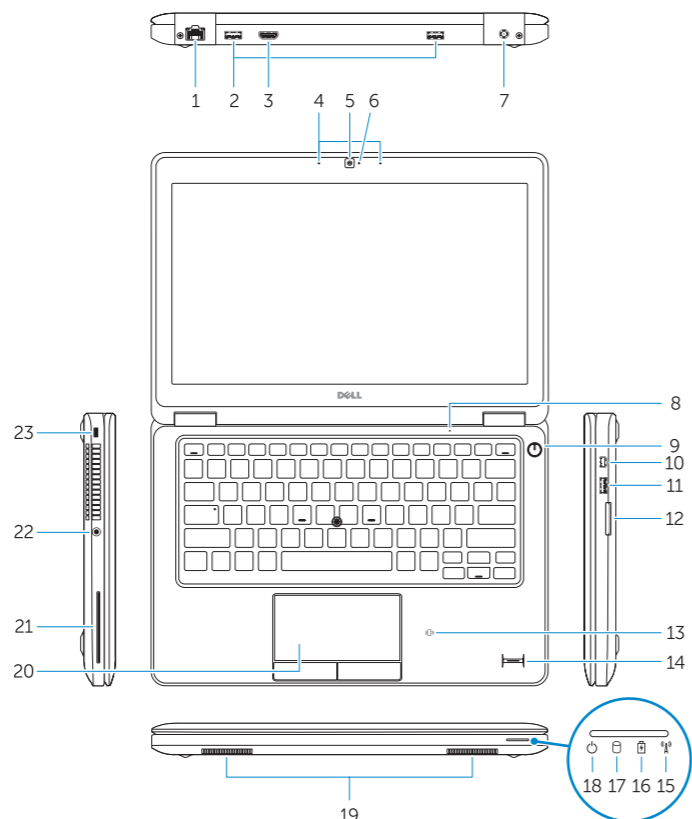

Značajke | Jellemzők | Компоненты | Funkcije

1. Network connector
2. USB 3.0 connectors
3. HDMI connector
4. Microphones (optional)
5. Camera
6. Camera-status light
7. Power connector
8. Microphone
9. Power button
10. Mini-DisplayPort connector
11. USB 3.0 connector with PowerShare
12. Memory-card reader
13. Contactless smart-card reader (optional)
14. Fingerprint reader (optional)
15. Wireless-status light
16. Battery-status light
17. Hard-drive activity light
18. Power-status light
19. Speakers
20. Touchpad
21. Smart-card reader (optional)
22. Headset connector
23. Security-cable slot
24. Dock connector (optional)
25. Service-tag label